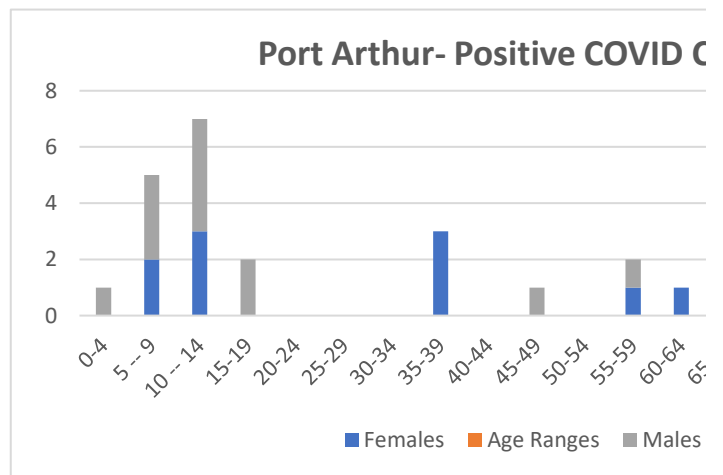

From August 16, 2022, the City of Port Arthur Health Department is reporting COVID-19 positive cases for Port Arthur, Groves, Nederland, and Port Neches. There are twenty-three cases for Port Arthur, two cases for Groves, two cases for Nederland, and two cases for Port Neches. The Health Department is reporting twenty-nine COVID-19 positive cases today.

Port Arthur

Age Ranges	0-4	5 -- 9	10 -- 14	15-19	20-24	25-29	30-34	35-39
Females			2	3				3
Males		1	3	4	2			

Groves

Age Ranges	0-4	5 -- 9	10 -- 14	15-19	20-24	25-29	30-34	35-39
------------	-----	--------	----------	-------	-------	-------	-------	-------

Females

1

Age Ranges
Males

0-4 5 -- 9 10 -- 14 15-19 20-24 25-29 30-34 35-39

Nederland

Age Ranges
Females

0-4 5 -- 9 10 -- 14 15-19 20-24 25-29 30-34 35-39

1